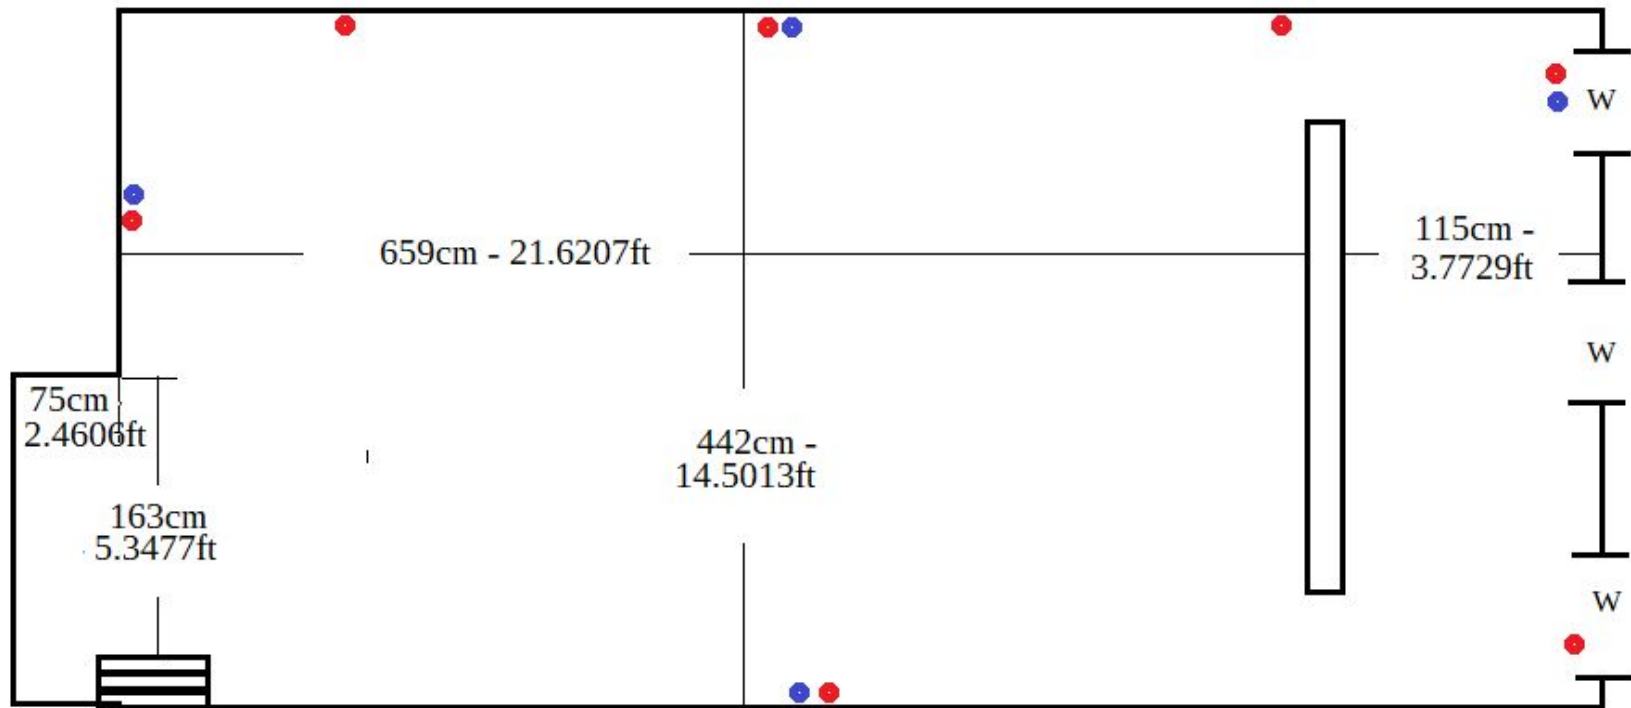

Conference Room Floor Plan

- = Internet Ports
- = Power Sockets
- W = Window